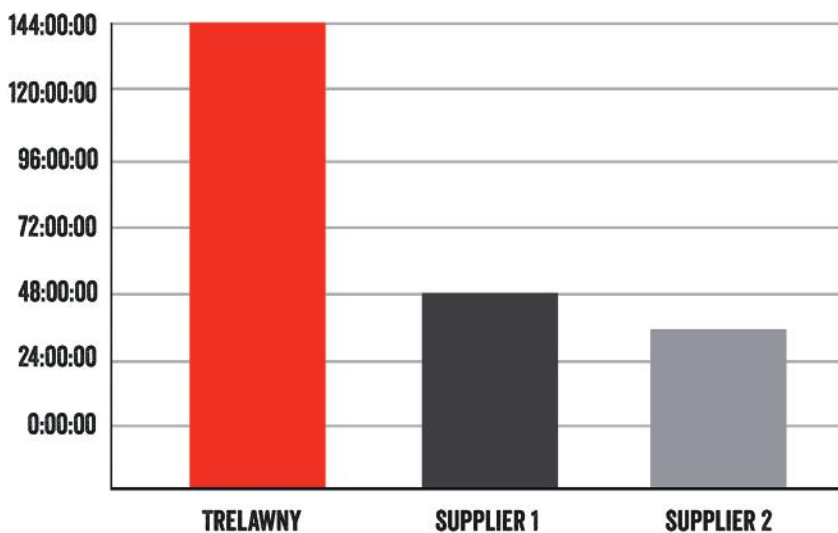

NEEDLE TESTING

TRELAWNY NEEDLE LIFESPAN VS COMPETITOR EQUIVALENT

The below graph displays the longevity of Trelawny needles, compared to the competitor equivalent.

KEY POINTS:

- Needle Life – 140hrs vs 30 - 48hrs
- Tool Life – 36-60 months vs 1-4 months
- Trelawny spares stocked worldwide